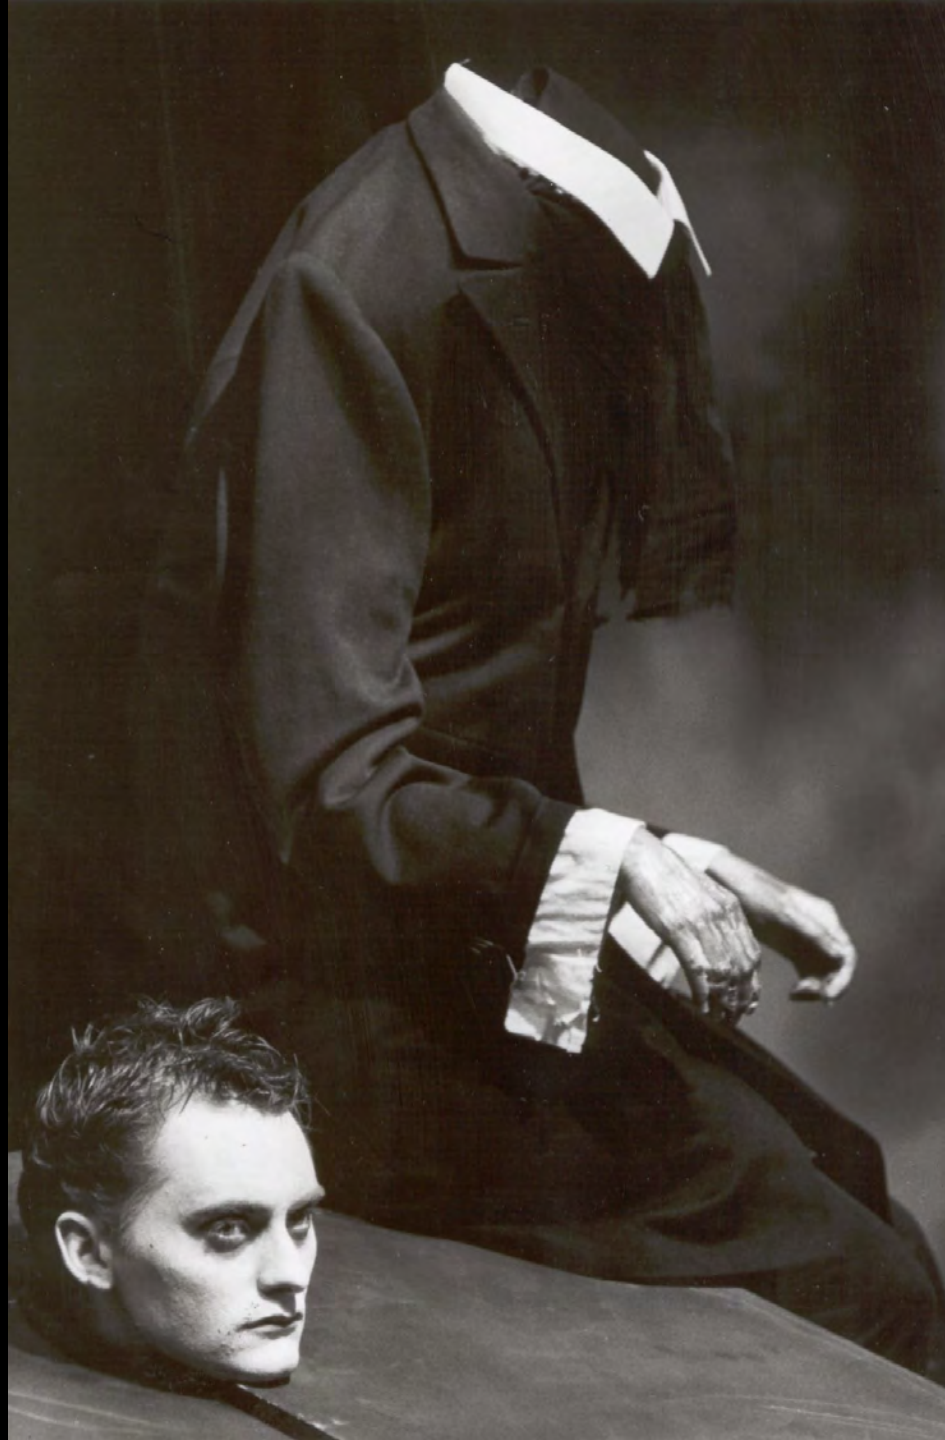

Spring Awakening