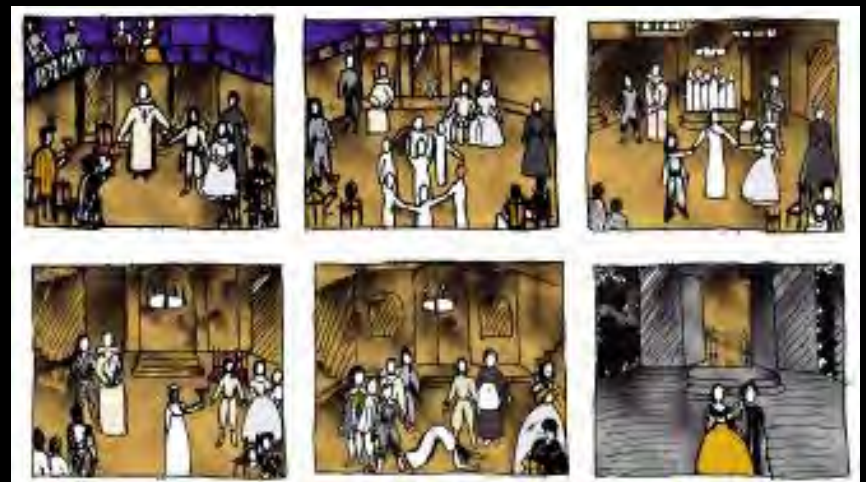

'Tis Pity She's A Whore - Storyboard