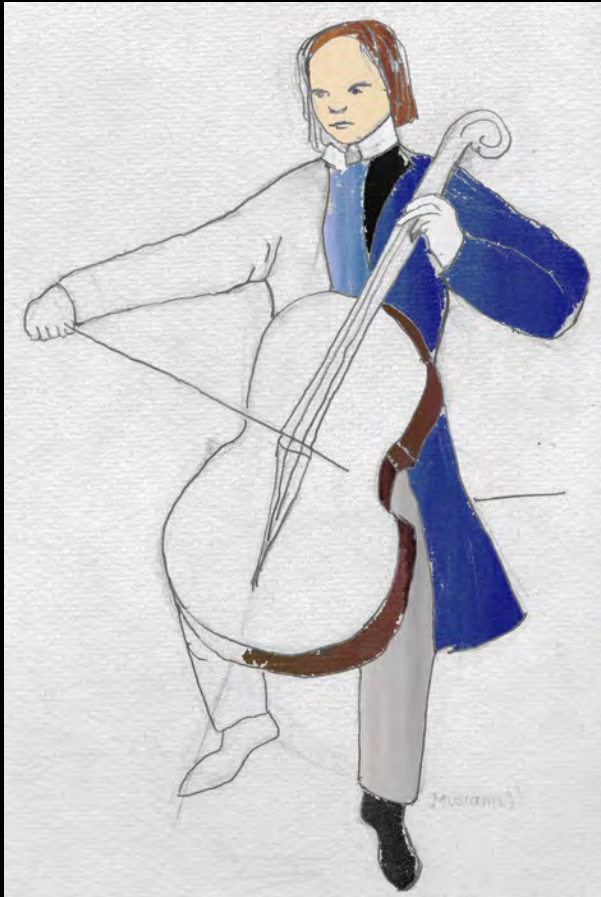

Set and costume designs
1993 - 2002

Margarete Forsyth

A dark, atmospheric photograph of a forest floor. A path of light filters through the trees, creating a warm, golden glow on the ground. The background is dark and shadowy, with some faint outlines of trees and foliage. The overall mood is mysterious and serene.

Peter Grimes

Peter Grimes

Twelfth Night

Sir Andrew
Agucheek

Sir Toby
Belch

Feste

Malvolio

Musician